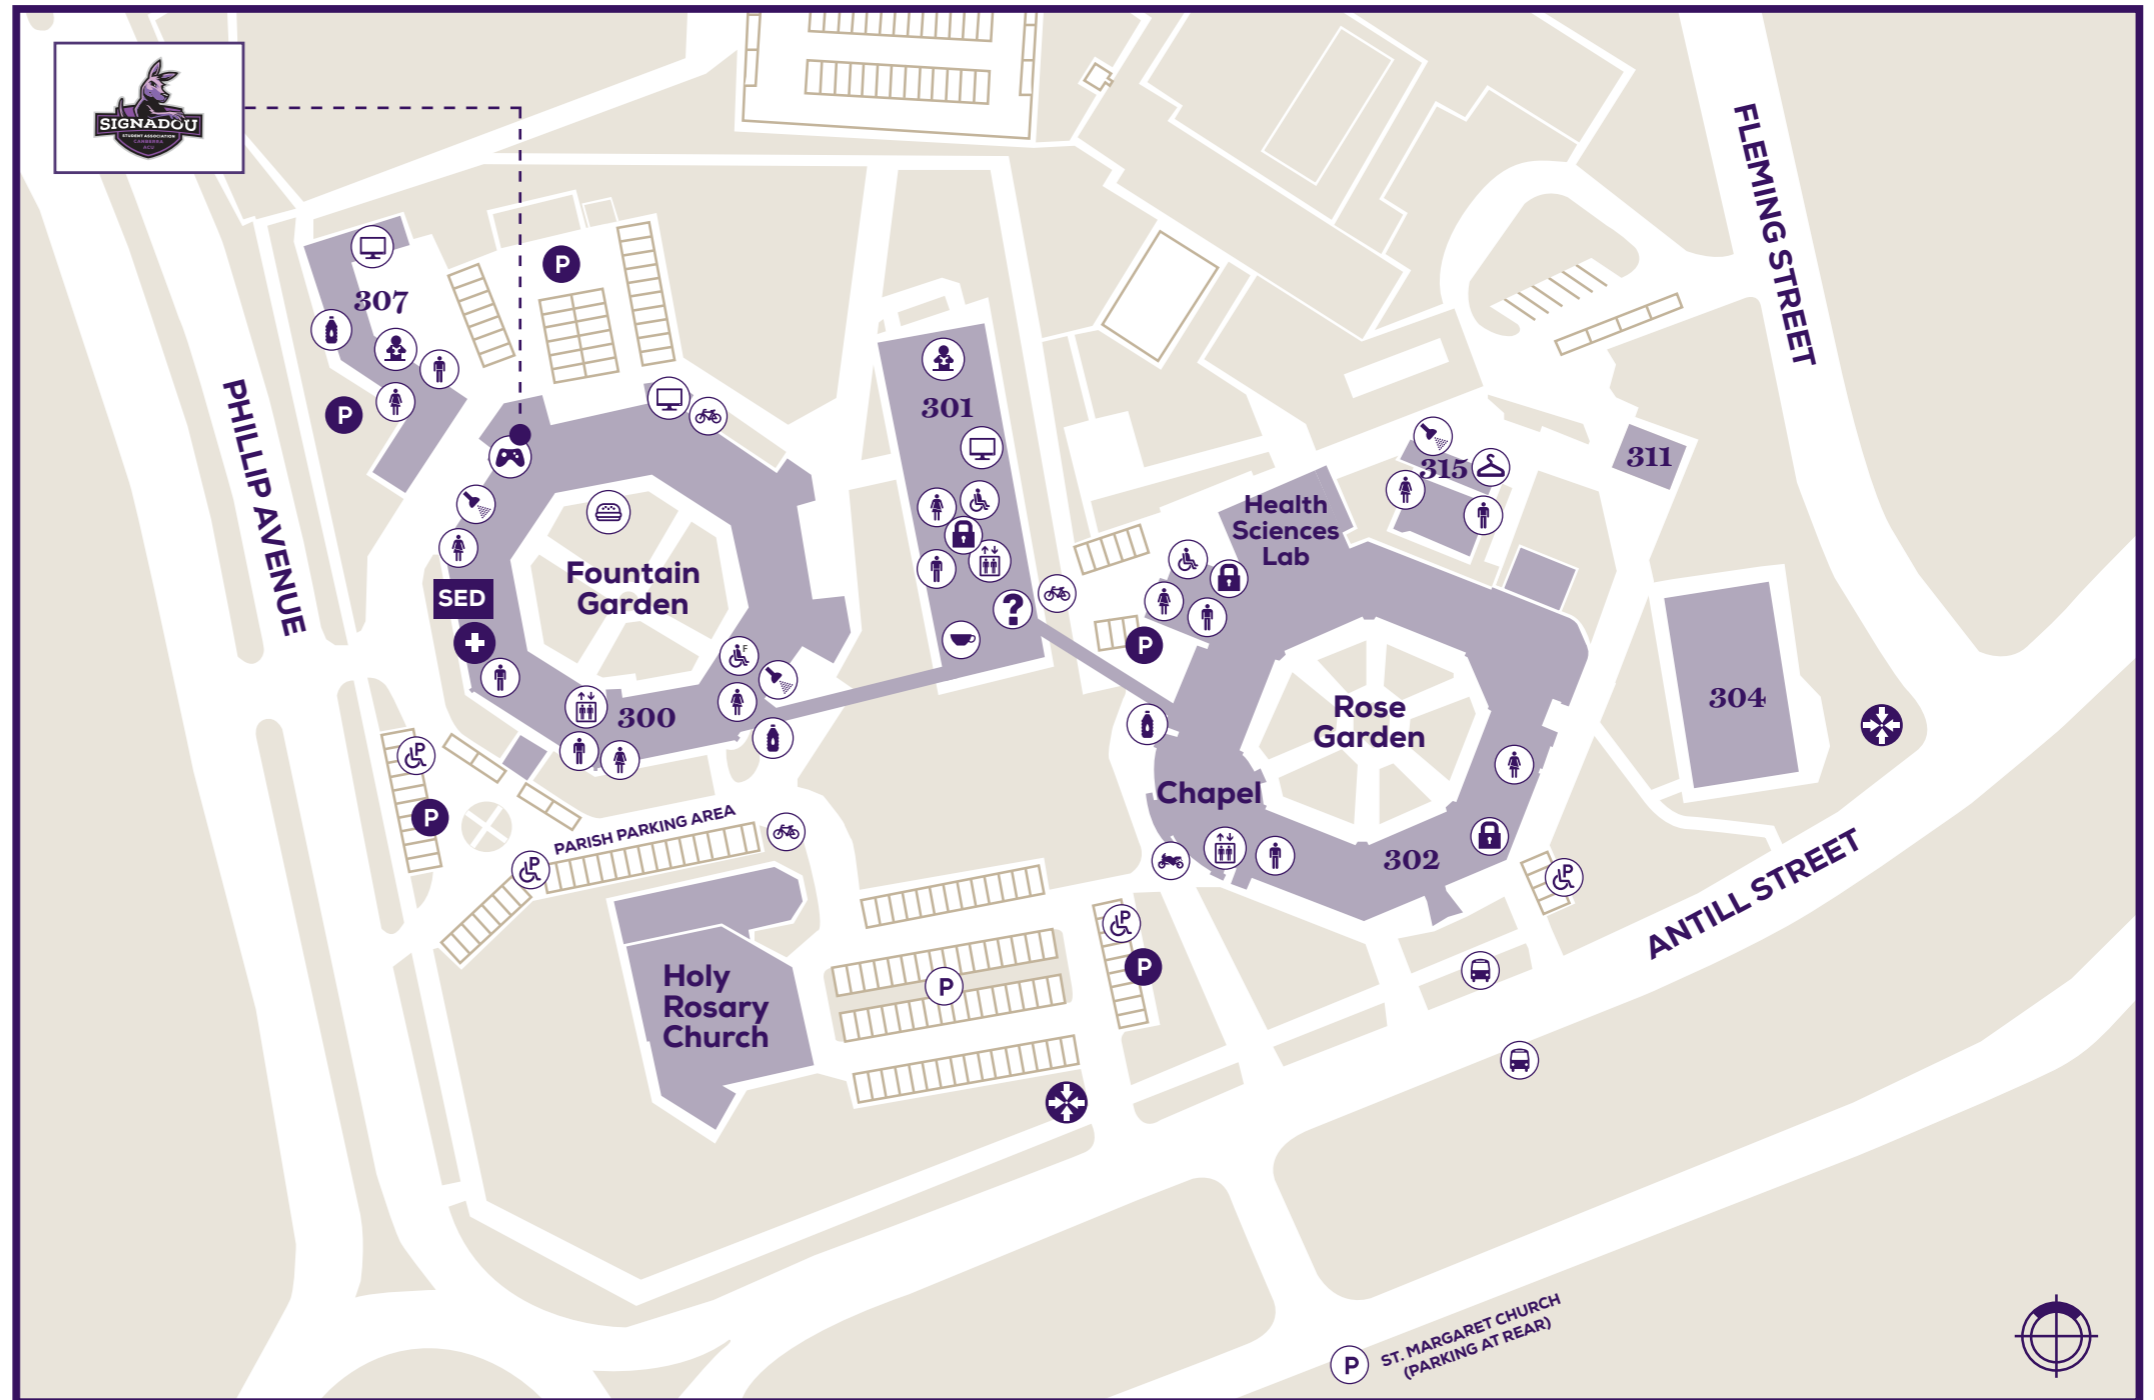

**STUDENT AMENITY MAP**

Canberra Campus (Signadou)  
223 Antill Street, Watson, ACT 2602

300	Blackfriars Building	307	Blackfriars Ancillary Building
301	Veritas Building	311	Visual Arts Building
302	Signadou Building	315	Swimming Pool
304	Sports Court		

**Student services**

BUILDING	LEVEL	DESCRIPTION
300	G	Student Experience Directorate - Careers and Employability - Academic Skills Unit - Student Welfare - Student Life 300.G.17A Signadou Student Association (SSA)
	1	300.1.01 IT Support
301	G	AskACU Centre Lewins Library
	1	Campus Ministry
302	G	302.G.03 HDR/Post Grad Chapel
307	G	307.G.04 Indigenous Higher Education Unit

**Facilities**

BUILDING	LEVEL	DESCRIPTION
300	G	300.G.17 Student Commons Area 300.G.22 PC & Printing
301	G	Student study/quiet area Lewins Library PC & Printing Student Lockers
302	G	Student Lockers
304	G	Sports Court
307	1	307.1.01 PC and Printing
315	G	Swimming Pool

The University respectfully acknowledges the Ngunnawal people as the traditional custodians of the land on which this campus is situated.

**Legend**

	Accessible toilets		Cafe/Restaurant		Common Area		Drink/Refill water station
	Male Toilets		Accessible Parking		Study/Quiet Area		PC & Printing Facility
	Female Toilets		Staff Parking		IT Support		
	Lift		General Parking Area		Motorcycle Parking		
	Changing Room		Bike Rack		Emergency Assembly Point		
	Shower Room		Bus Stop/Station		HDR/Post Grad. Room		
	Lockers		BBQ Area		Student Experience Directorate		
	First Aid Station		AskACU Centre		Tram Services		