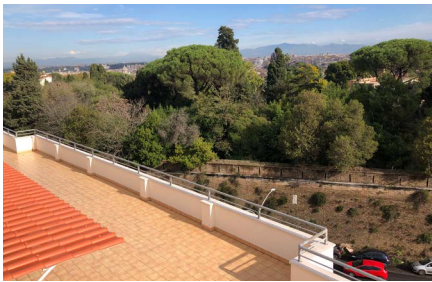

FOURTH FLOOR

The Fourth Floor includes access to offices, boardrooms and large outdoor terrace with views over the city.

Terrace