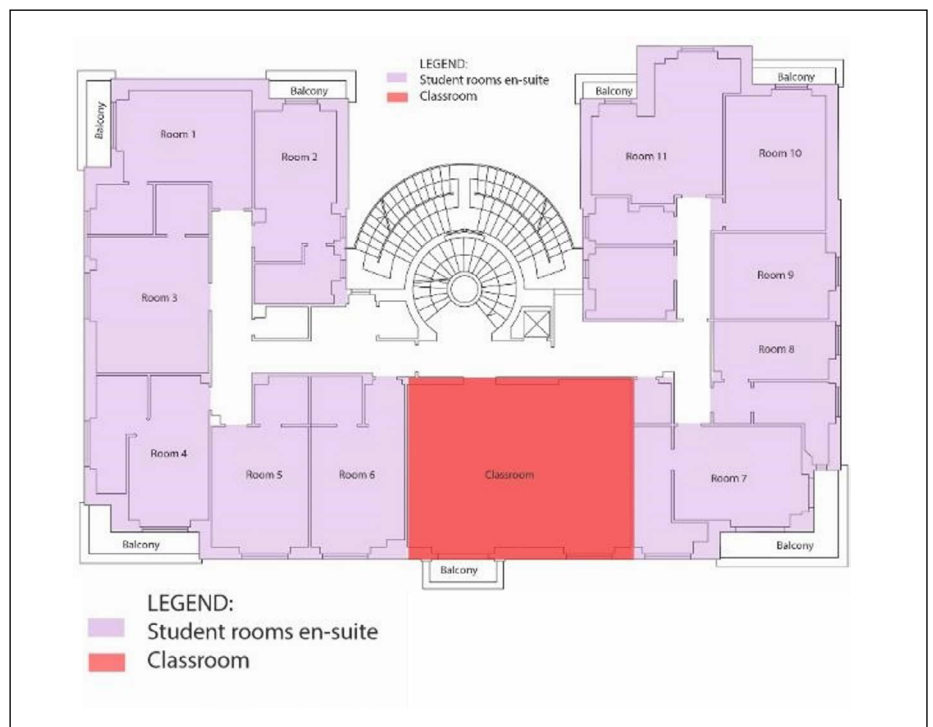

CLASSROOM/ MEETING	FLOOR	CAPACITY			ROOM SIZE (M ²)	COVID-SAFE CAPACITY
		Lecture	Classroom	Boardroom		
Conference room	Lower level (-1 floor)	210	90	40	236	140+ speaker
Classroom 1	Ground floor	25	20	22	38	16 + 1 professor
Classroom 2	First floor	40	30	26	48.5	21 + 1 professor

LOWER LEVEL

The Lower Level (also known as - 1 Floor) is where you will find our 200-person conference room and shared dining area which can seat up to 90 people.

Conference room

Dining area

GROUND LEVEL

The Ground Floor is where you will find our reception area, and where you can access our courtyard.

Reception area

Courtyard

FIRST FLOOR

The First Floor includes access to Classroom 1, as well as accommodation in double and triple room configurations.

Classroom 1

Double room

SECOND FLOOR

The second floor is where you will find our on-site chapel and access to accommodation.

Chapel

Triple room

THIRD FLOOR

The third floor is where you will find accommodation.

Single room

Single room

FOURTH FLOOR

The Fourth Floor includes access to offices, boardrooms and large outdoor terrace with views over the city.