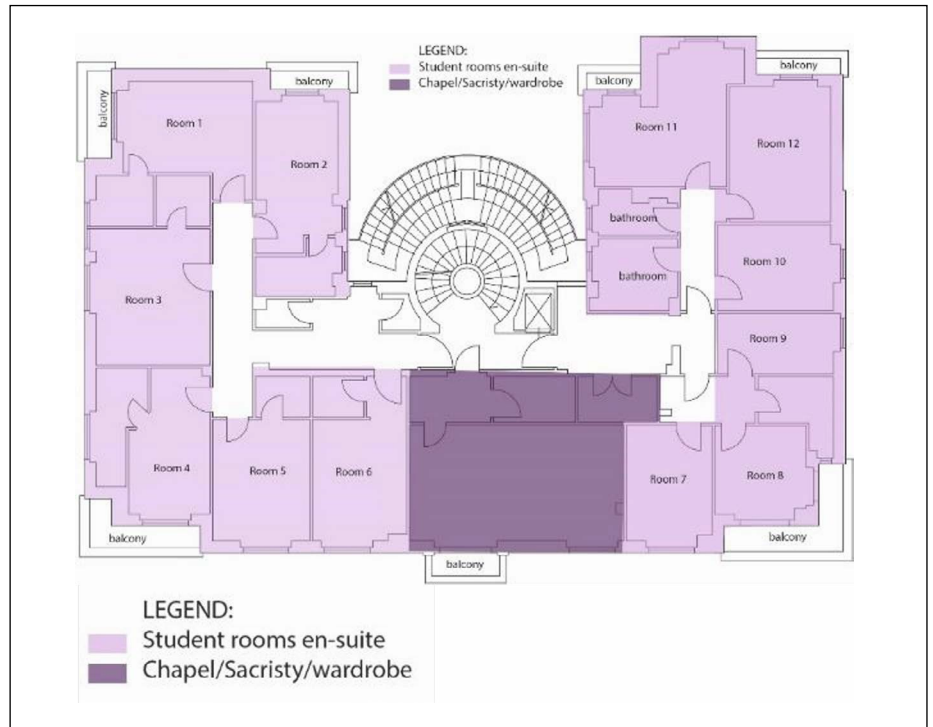

ON-CAMPUS ACCOMMODATION

Our Rome Campus includes shared residential accommodation, as well as kitchen and lounge areas and quiet spaces to study.

ACU's Rome Campus has 89 beds, in single, double, twin and triple room configurations. Six of these are wheelchair-accessible rooms with ambulant friendly bathrooms. Every floor and room of our multi-level campus is serviced by an internal elevator. All rooms have a private bathroom with walk-in shower, an in-room safe for your personal possessions, TV, air-conditioning and heating, a fridge, and access to complimentary and unlimited Wi-Fi.

LOWER LEVEL

The Lower Level (also known as - 1 Floor) is where you will find our 200-person conference room and shared dining area which can seat up to 90 people.

Conference room

Dining area

GROUND LEVEL

The Ground Floor is where you will find our reception area, and where you can access our courtyard.

Reception area

Courtyard

FIRST FLOOR

The First Floor includes access to Classroom 1, as well as accommodation in double and triple room configurations.

Classroom 1

Double room

SECOND FLOOR

The second floor is where you will find our on-site chapel and access to accommodation.

Chapel

Triple room

THIRD FLOOR

The third floor is where you will find accommodation.

Single room

Single room

FOURTH FLOOR

The Fourth Floor includes access to offices, boardrooms and large outdoor terrace with views over the city.