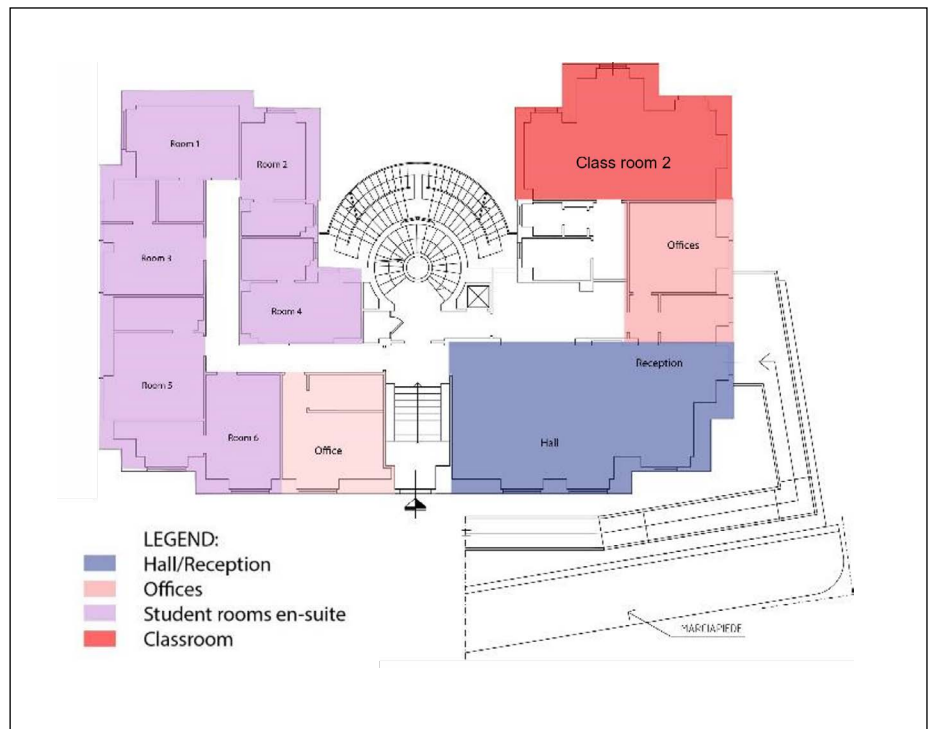

CLASSROOM/ MEETING	FLOOR	CAPACITY			ROOM SIZE (M ²)	COVID-SAFE CAPACITY
		Lecture	Classroom	Boardroom		
Conference room	Lower level (-1 floor)	210	90	40	236	140+ speaker
Classroom 1	Ground floor	25	20	22	38	16 + 1 professor
Classroom 2	First floor	40	30	26	48.5	21 + 1 professor

LOWER LEVEL

The Lower Level (also known as - 1 Floor) is where you will find our 200-person conference room and shared dining area which can seat up to 90 people.

Conference room

Dining area

GROUND LEVEL

The Ground Floor is where you will find our reception area, and where you can access our courtyard.

Reception area

Courtyard

FIRST FLOOR

The First Floor includes access to Classroom 1, as well as accommodation in double and triple room configurations.

Classroom 1

Double room

SECOND FLOOR

The second floor is where you will find our on-site chapel and access to accommodation.

Chapel

Triple room

THIRD FLOOR

The third floor is where you will find accommodation.

Single room

Single room

FOURTH FLOOR

The Fourth Floor includes access to offices, boardrooms and large outdoor terrace with views over the city.