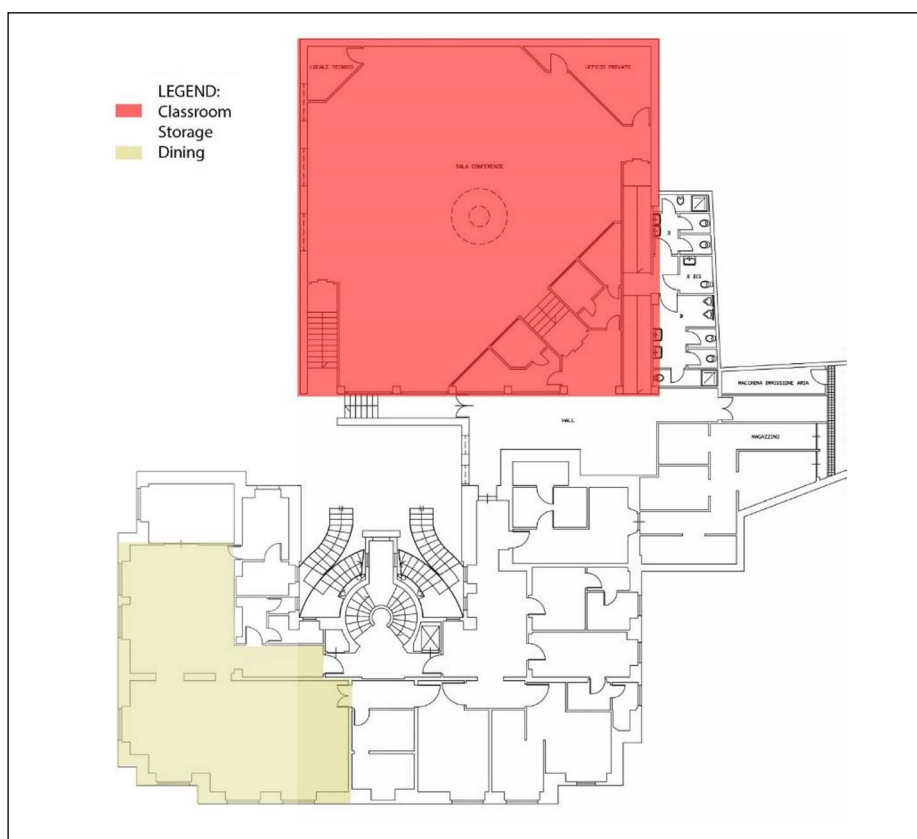

CLASSROOM/ MEETING	FLOOR	CAPACITY			ROOM SIZE (M ²)	COVID-SAFE CAPACITY
		Lecture	Classroom	Boardroom		
Conference room	Lower level (-1 floor)	210	90	40	236	140+ speaker
Classroom 1	Ground floor	25	20	22	38	16 + 1 professor
Classroom 2	First floor	40	30	26	48.5	21 + 1 professor

LOWER LEVEL

The Lower Level (also known as - 1 Floor) is where you will find our 200-person conference room and shared dining area which can seat up to 90 people.

Conference room

Dining area

GROUND LEVEL

The Ground Floor is where you will find our reception area, and where you can access our courtyard.

Reception area

Courtyard

FIRST FLOOR

The First Floor includes access to Classroom 1, as well as accommodation in double and triple room configurations.

Classroom 1

Double room

SECOND FLOOR

The second floor is where you will find our on-site chapel and access to accommodation.

Chapel

Triple room

THIRD FLOOR

The third floor is where you will find accommodation.

Single room

Single room

FOURTH FLOOR

The Fourth Floor includes access to offices, boardrooms and large outdoor terrace with views over the city.