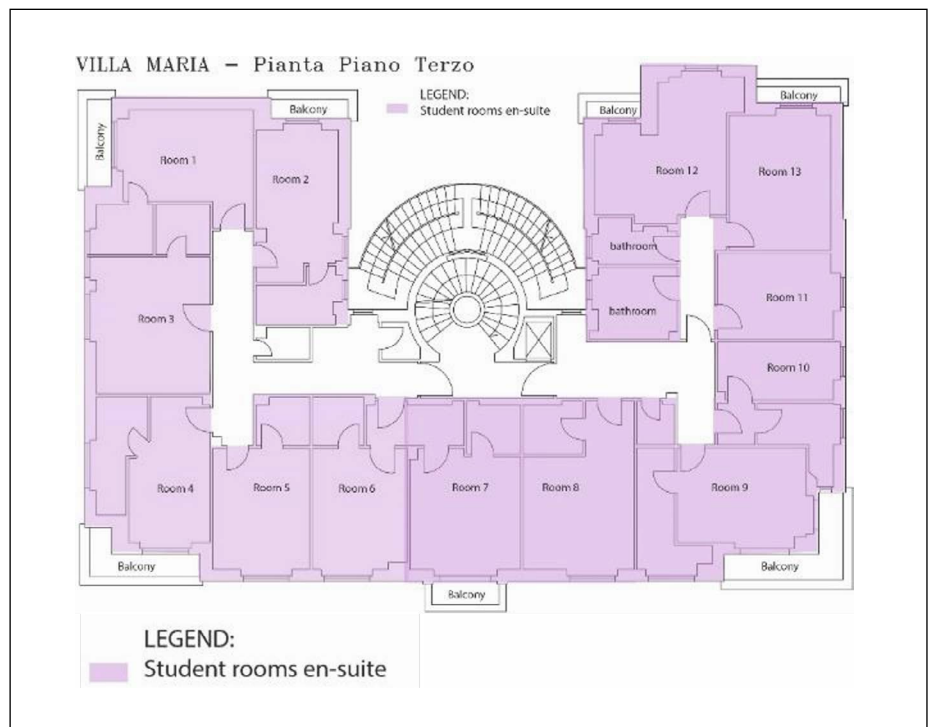

CLASSROOM/ MEETING	FLOOR	CAPACITY			ROOM SIZE (M ²)	COVID-SAFE CAPACITY
		Lecture	Classroom	Boardroom		
Conference room	Lower level (-1 floor)	210	90	40	236	140+ speaker
Classroom 1	Ground floor	25	20	22	38	16 + 1 professor
Classroom 2	First floor	40	30	26	48.5	21 + 1 professor

LOWER LEVEL

The Lower Level (also known as - 1 Floor) is where you will find our 200-person conference room and shared dining area which can seat up to 90 people.

Conference room

Dining area

GROUND LEVEL

The Ground Floor is where you will find our reception area, and where you can access our courtyard.

Reception area

Courtyard

FIRST FLOOR

The First Floor includes access to Classroom 1, as well as accommodation in double and triple room configurations.

Classroom 1

Double room

SECOND FLOOR

The second floor is where you will find our on-site chapel and access to accommodation.

Chapel

Triple room

THIRD FLOOR

The third floor is where you will find accommodation.

Single room

Single room

FOURTH FLOOR

The Fourth Floor includes access to offices, boardrooms and large outdoor terrace with views over the city.