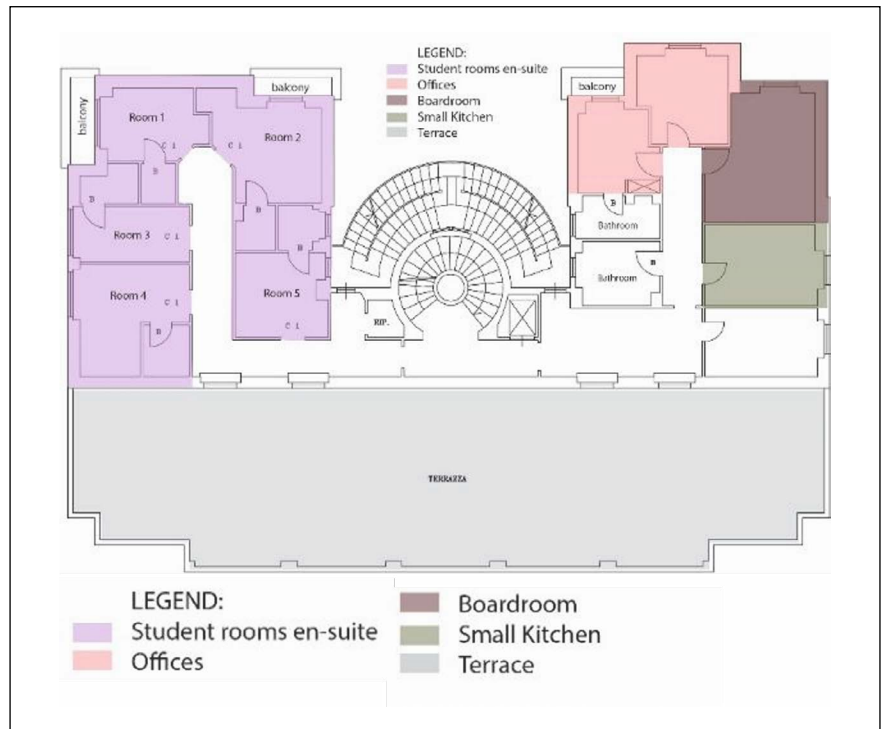

FOURTH FLOOR

The Fourth Floor includes access to offices, boardrooms and large outdoor terrace with views over the city.

FURTHER INFORMATION

For further information and more details about pricing please contact:

ACU Rome Campus

Largo Giovanni Berchet, 4
00152 Rome Italy

P: +61 7 3623 7761 (within Australia)

+39 06 58 52 031 (international)

E: Romecampus.bookings@acu.edu.au

W: acu.edu.au