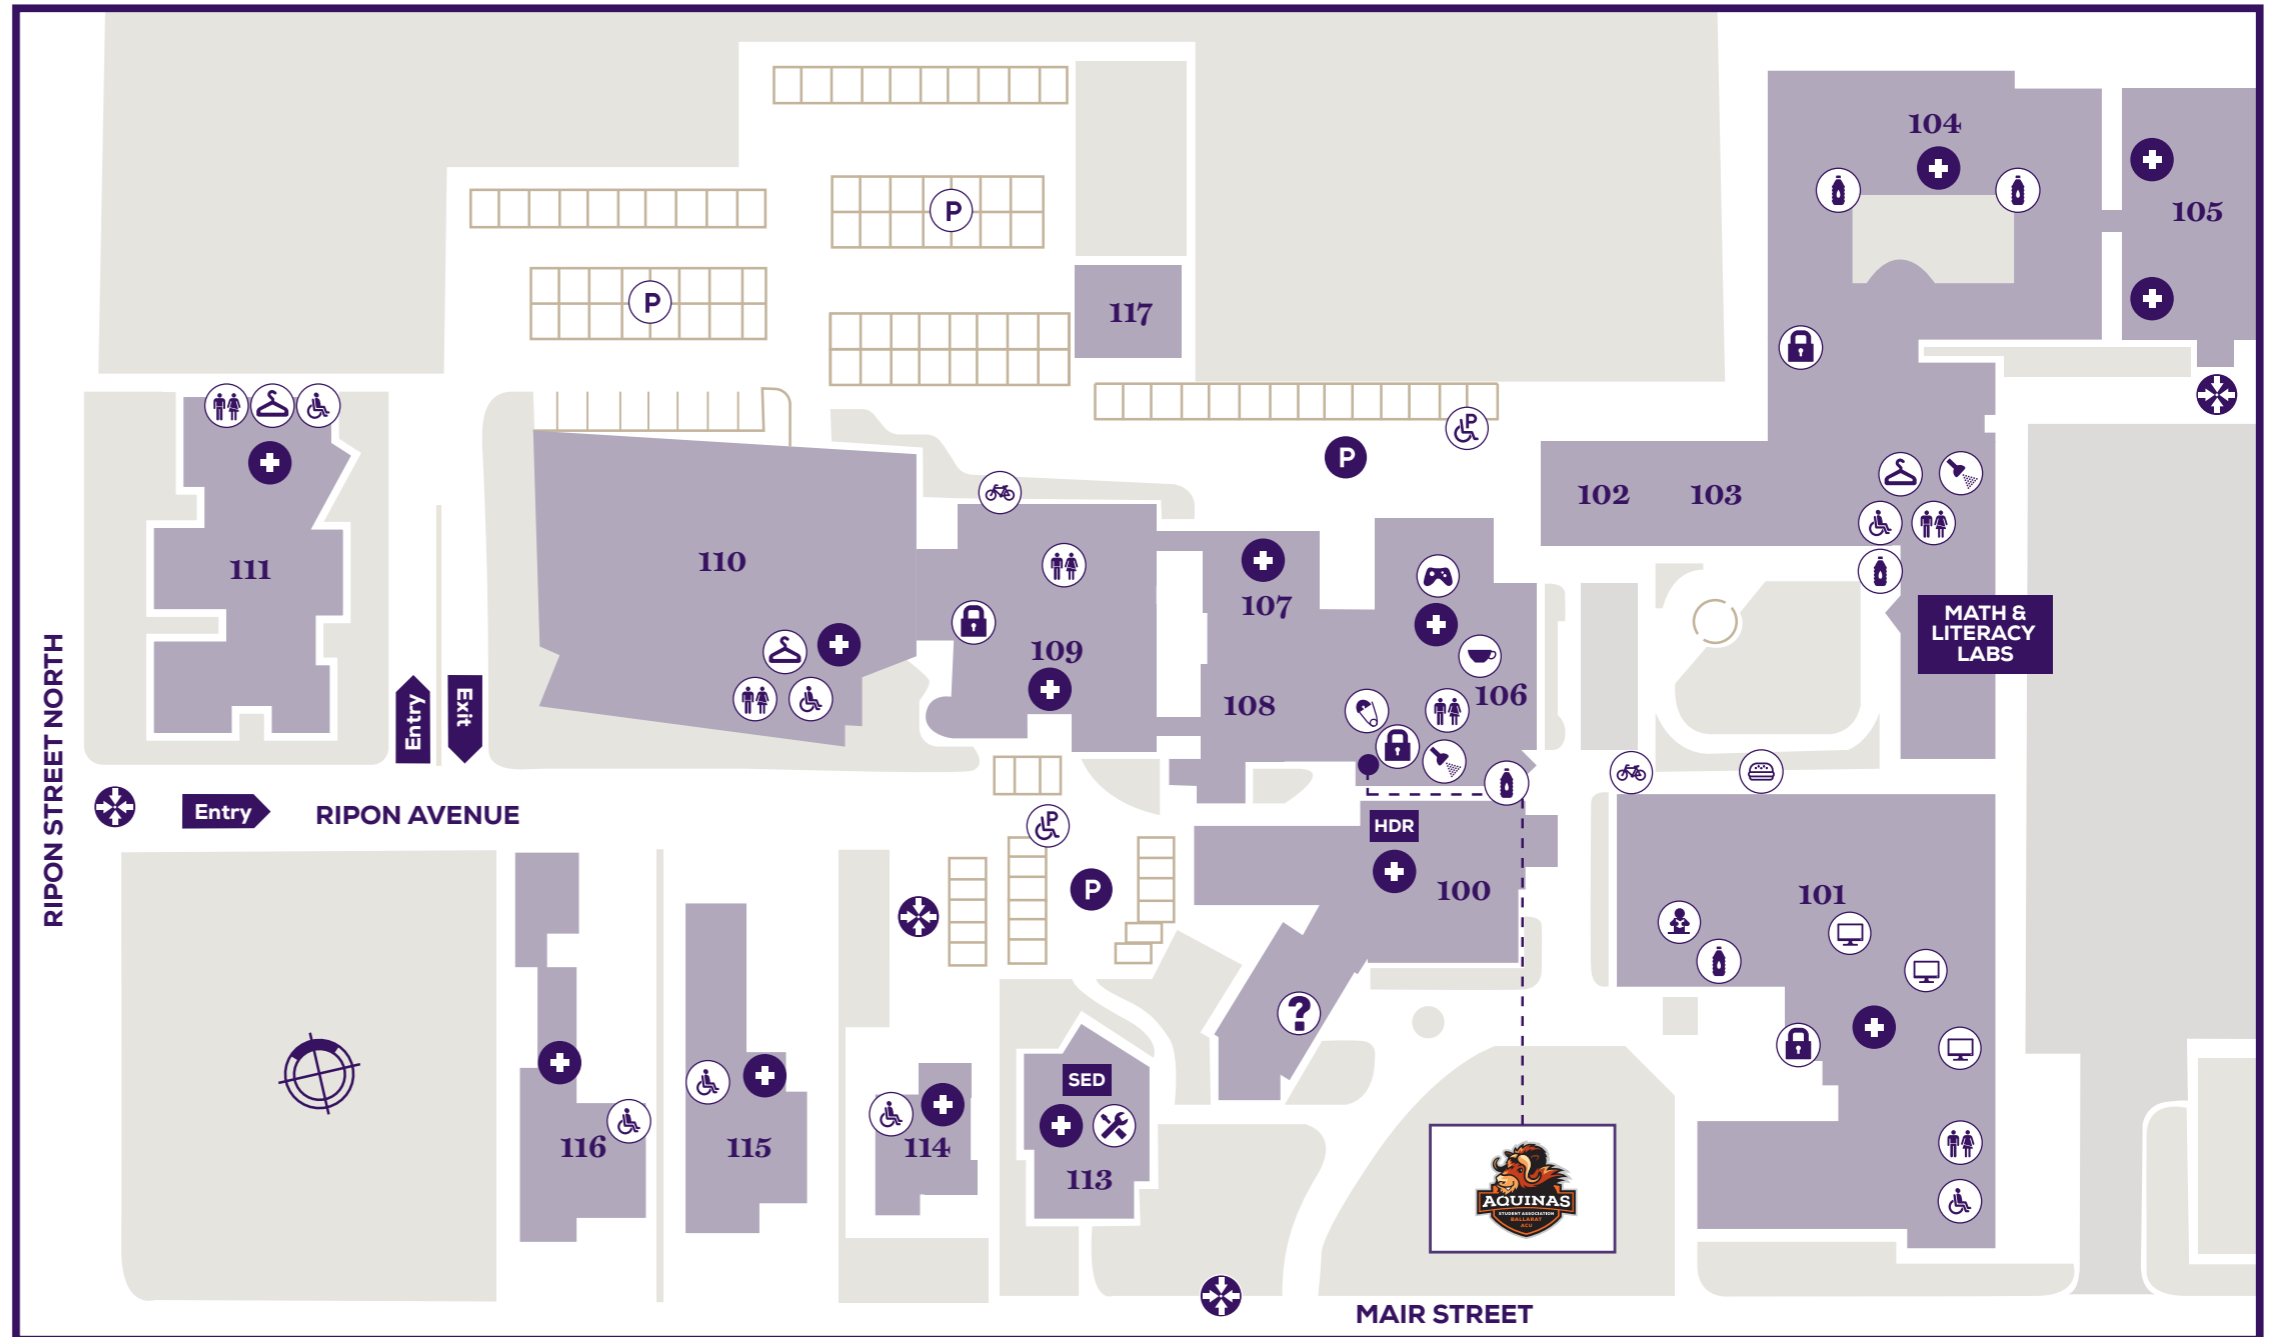

**STUDENT AMENITY MAP**

**Ballarat Campus (Aquinas)**  
1200 Mair Street, Ballarat, VIC 3350

100	Carn Brea	109	Sisters of Mercy Lecture Theatre
101	Callinan Library	110	St Brigid Health Sciences Building
102	St. Thomas Aquinas Chapel	111	Catherine of Siena Centre
103	Learning Spaces	113	Burke House/Student Services
104	Pell Centre	114	Loreto House
105	Science Centre	115	1206 Mair Street
106	Forbes Student Centre Student Common Room	116	1208 Mair Street
107	Visual Arts Centre	117	Maintenance Centre
108	Occupational Therapy		

**Student services**

BUILDING	LEVEL	DESCRIPTION
100	G	AskACU Centre Campus Ministry Accommodation Services International Admissions and Student Relations Student Life
106	G	Aquinas Student Association
113	G	Student Welfare Access and Disability Service Careers and Employability
115	G	First Peoples (Jim-baa-yer IHEU)

**Facilities**

BUILDING	LEVEL	DESCRIPTION
101	G	Student Study Area Vending Machine
106	G	Student Common Room ACU Tuckshop
116	G	Security

**Legend**

 Accessible toilets	 Accessible Parking	 PC & Printing Facility
 Public Toilets	 Staff Parking	 Student Breakout/ Common Area
 Parenting Room	 General Parking Area	 Study/Quiet Area
 Cafe	 Bike Rack	 IT Support
 Shower Room	 Bus Stop/Station	 AskACU Centre
 BBQ Area	 Train Station	 HDR/Post Grad. Room
 Post Box	 Emergency Assembly Point	 SED Student Experience Directorate
 First Aid	 Drink/Refill water station	
 Locker	 Changing Room	