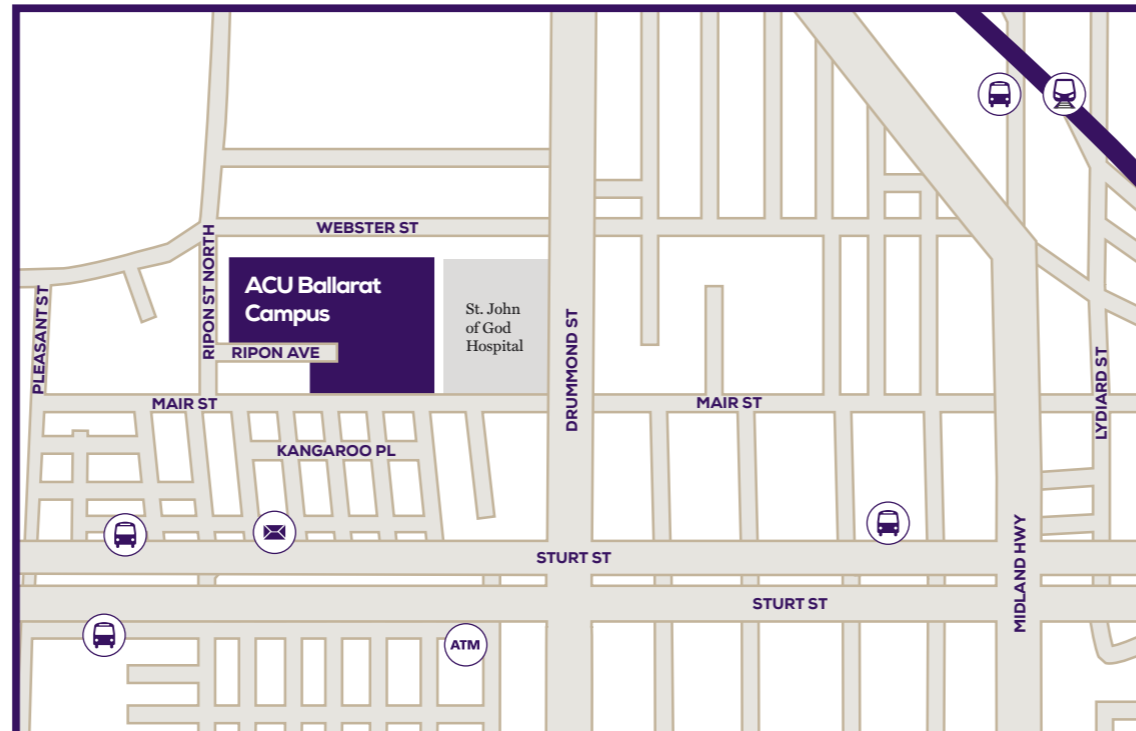

STUDENT AMENITY MAP

Ballarat Campus (Aquinas)
1200 Mair Street, Ballarat, VIC 3350

100	Carn Brea	109	Sisters of Mercy Lecture Theatre
101	Callinan Library	110	St Brigid Health Sciences Building
102	St. Thomas Aquinas Chapel	111	Catherine of Siena Centre
103	Learning Spaces	113	Burke House/Student Services
104	Pell Centre	114	Loreto House
105	Science Centre	115	1206 Mair Street
106	Forbes Student Centre Student Common Room	116	1208 Mair Street
107	Visual Arts Centre	117	Maintenance Centre
108	Occupational Therapy		

Student services

BUILDING	LEVEL	DESCRIPTION
100	G	AskACU Centre Campus Ministry Accommodation Services International Admissions and Student Relations Student Life
106	G	Aquinas Student Association
113	G	Student Welfare Access and Disability Service Careers and Employability
115	G	First Peoples (Jim-baa-yer IHEU)

Facilities

BUILDING	LEVEL	DESCRIPTION
101	G	Student Study Area Vending Machine
106	G	Student Common Room ACU Tuckshop
116	G	Security

Legend

Accessible toilets	Accessible Parking	PC & Printing Facility
Public Toilets	Staff Parking	Student Breakout/ Common Area
Parenting Room	General Parking Area	Study/Quiet Area
Cafe	Bike Rack	IT Support
Shower Room	Bus Stop/Station	AskACU Centre
BBQ Area	Train Station	HDR/Post Grad. Room
Post Box	Emergency Assembly Point	SED Student Experience Directorate
First Aid	Drink/Refill water station	
Locker	Changing Room