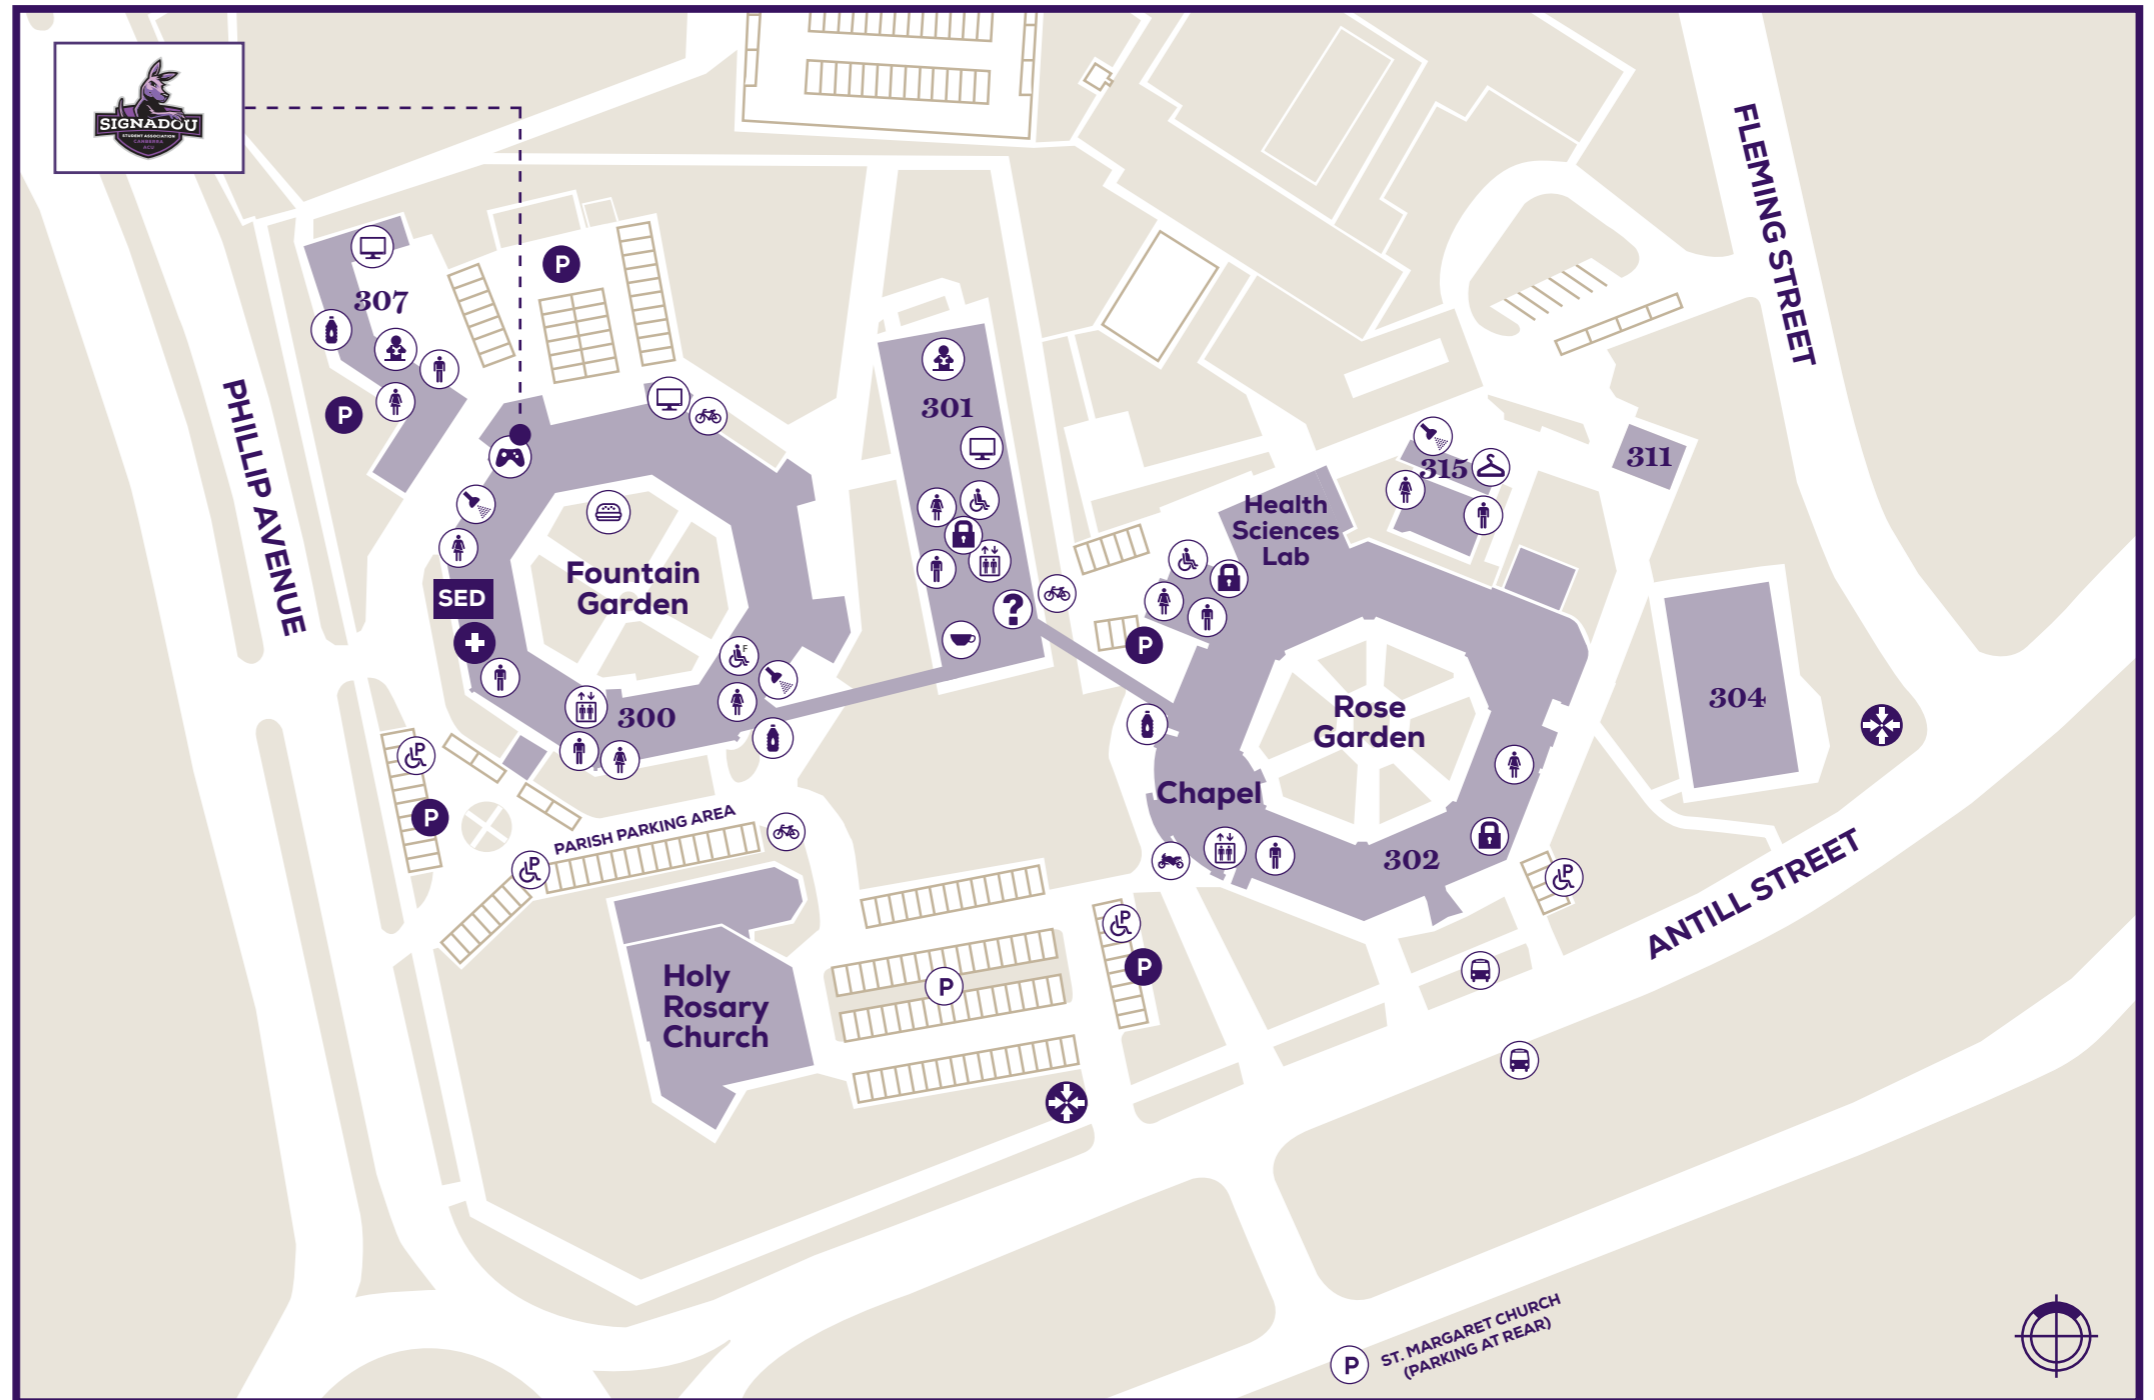

STUDENT AMENITY MAP

Canberra Campus (Signadou)
127 Phillip Ave, Watson, ACT 2602

300	Blackfriars Building	307	Blackfriars Ancillary Building
301	Veritas Building	311	Sports Court Store
302	Signadou Building	315	Swimming Pool
304	Sports Court		

Student services

BUILDING	LEVEL	DESCRIPTION
300	G	Student Experience Directorate - Careers and Employability - Academic Skills Unit - Student Welfare - Student Life 300.G.17A Signadou Student Association (SSA)
	1	300.1.01 IT Support
301	G	AskACU Centre Lewins Library
302	G	302.G.03 HDR/Post Grad Chapel Campus Ministry
307	G	307.G.04 Indigenous Higher Education Unit

Facilities

BUILDING	LEVEL	DESCRIPTION
300	G	300.G.17 Student Commons Area 300.G.22 PC & Printing
301	G	Student study/quiet area Lewins Library PC & Printing Student Lockers
302	G	Student Lockers
304	G	Sports Court
307	1	307.1.01 PC and Printing
315	G	Swimming Pool

Legend

	Accessible toilets		Cafe/Restaurant		Common Area		Drink/Refill water station
	Male Toilets		Accessible Parking		Study/Quiet Area		PC & Printing Facility
	Female Toilets		Staff Parking		IT Support		
	Lift		General Parking Area		Motorcycle Parking		
	Changing Room		Bike Rack		Emergency Assembly Point		
	Shower Room		Bus Stop/Station		HDR/Post Grad. Room		
	Lockers		BBQ Area		Student Experience Directorate		
	First Aid Station		AskACU Centre		Tram Services		