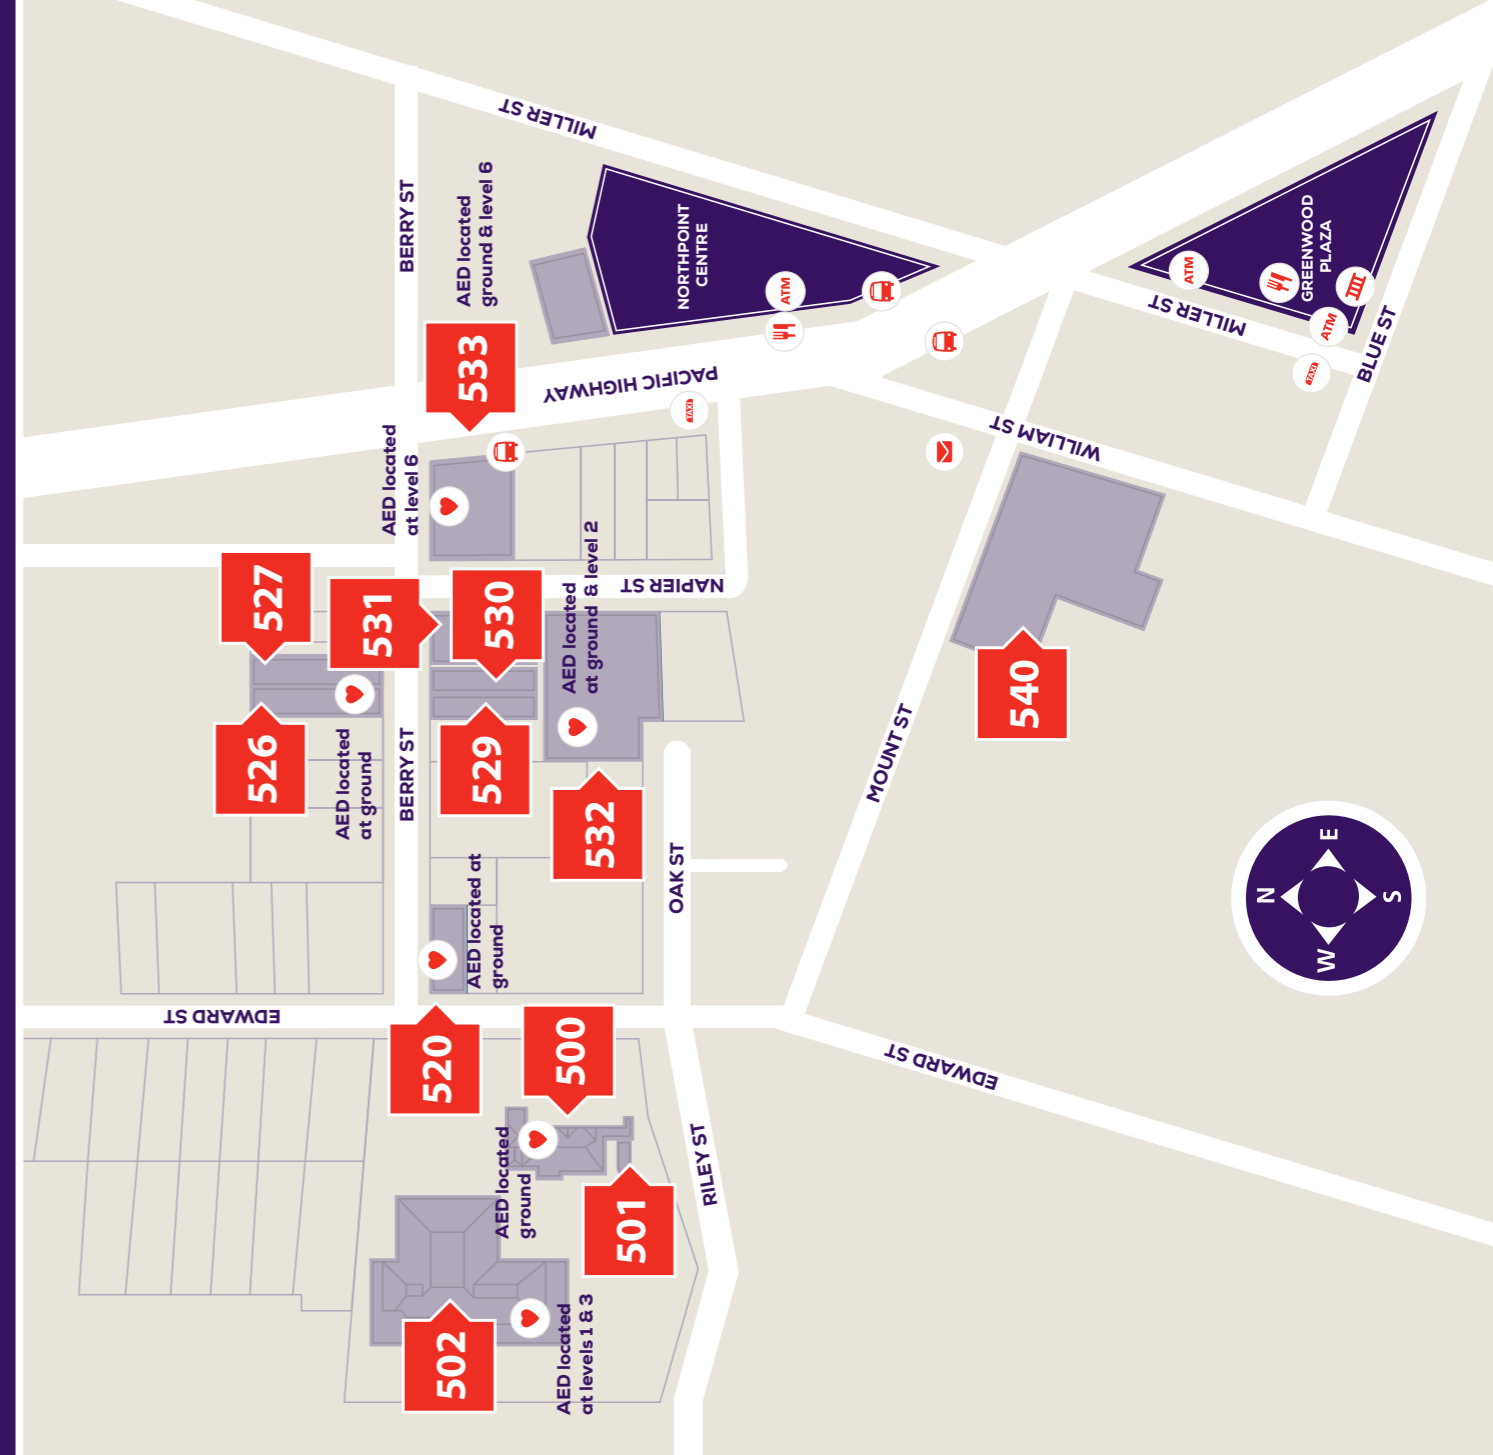

FACULTIES

BUILDING	LEVEL	DESCRIPTION
532. Tenison Woods House	3	School of Allied Health
	6	Peter Faber Business School
	9	School of Education
	12	School of Behavioural and Health Sciences
	13	Faculty of Theology & Philosophy
533. 33 Berry Street (Caroline Chisholm House)	14	Faculty of Health Sciences
	15	Thomas More Law School
	6	School of Allied Health (Physiotherapy)
	7	School of Nursing, Midwifery & Paramedicine
	9	Institute for Positive Psychology & Education
520. 3 Berry Street (La Salle House)		Australian Centre for the Advancement of Literacy
	10	Institute for Positive Psychology & Education
	11	Western Civilisation

SERVICES AND FACILITIES

BUILDING	LEVEL	DESCRIPTION
502. James Carroll Building	1	502.1.38 First Aid Room/Parenting Room Library
	2	Multi-Faith Room
	3	Student Association (MAKSA)
527. 12-16 Berry Street		Student Experience Directorate: - Access and Disability Service - Careers and Employability - Student Welfare - Student Life
		Campus Ministry
		Academic Skills Unit
		The School Locker campus store
530. 23 Berry Street	1	Campus Security
	4	Mailroom Services Properties & Facilities
	G	AskACU Centre
532. Tenison Woods House	2	Multi-Faith Room
	7	Global Education & Pathways
	10	People and Capability
	14	Campus Ministry Placement Services
533. 33 Berry Street	G	Student Hub Collaborate Plus ACU Active
	1	The Track
	11	Ramsay Centre

NORTH SYDNEY PRECINCT

- 500 Vice Chancellery Building
- 501 Chapel (Our Lady Seat of Wisdom)
- 502 James Carroll Building
- 520 3 Berry street (La Salle House)
- 526 8-10 Berry street (Champagnat House)
- 527 12-16 Berry street
- 529 19-21 Berry street
- 530 23 Berry street
- 531 25-29 Berry street
- 532 8-20 Napier street (Tenison Woods House)
- 533 33 Berry Street (Caroline Chisholm House)
- 540 7 Mount street Mary MacKillop Place

KEY

🍷 Food

✉️ Post box

🚕 Taxi stand

🚉 Train station

🚌 Bus station

🏧 ATM

🚑 Automatic External Defibrillator (AED)