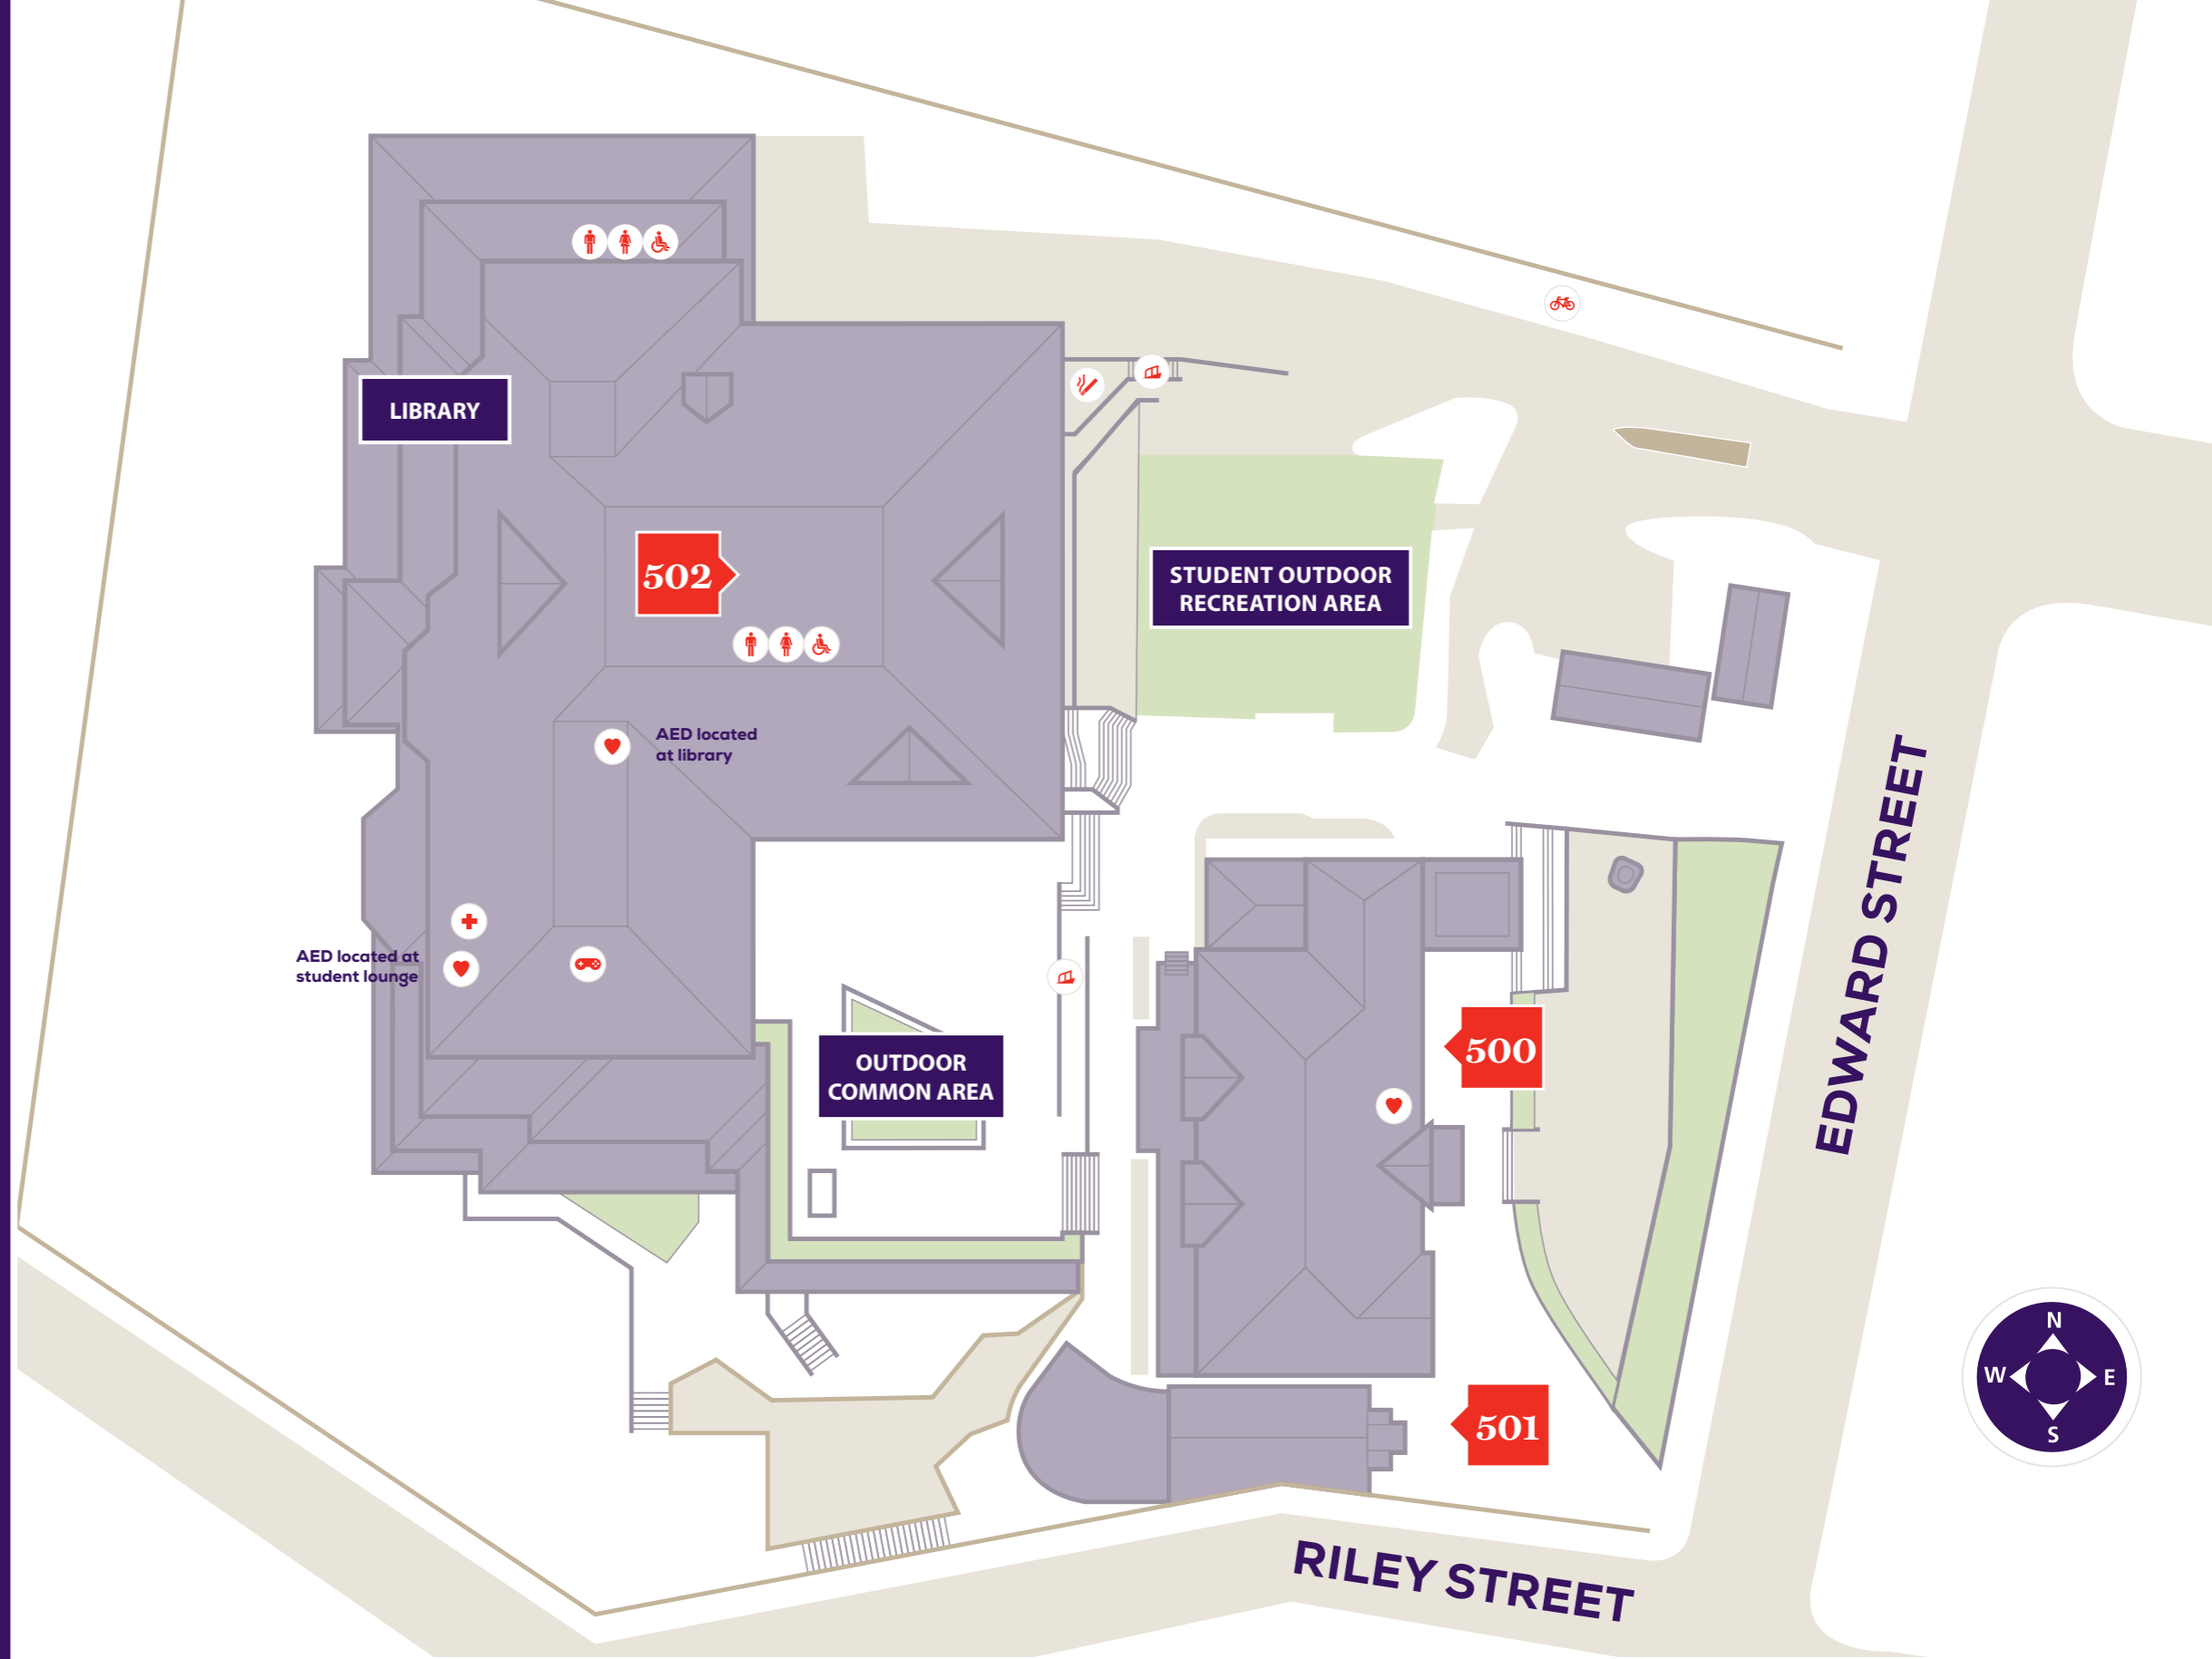

North Sydney Campus (MacKillop)
 40 Edward Street, North Sydney
 NSW, 2060

500 Vice-Chancellery Building

501 Chapel

502 James Carroll Building

KEY

-  Accessible toilets
-  First aid
-  Male toilet
-  Female toilet

-  Designated smoking area
-  Bike racks
-  Games area
-  Accessible ramp

-  Automatic External Defibrillator (AED)

The University respectfully acknowledges the Gurringai people as the traditional custodians of the land on which this campus is situated.

KEY

🍷 Food

✉️ Post box

🚕 Taxi stand

🚉 Train station

🚌 Bus station

🏧 ATM

🚑 Automatic External Defibrillator (AED)