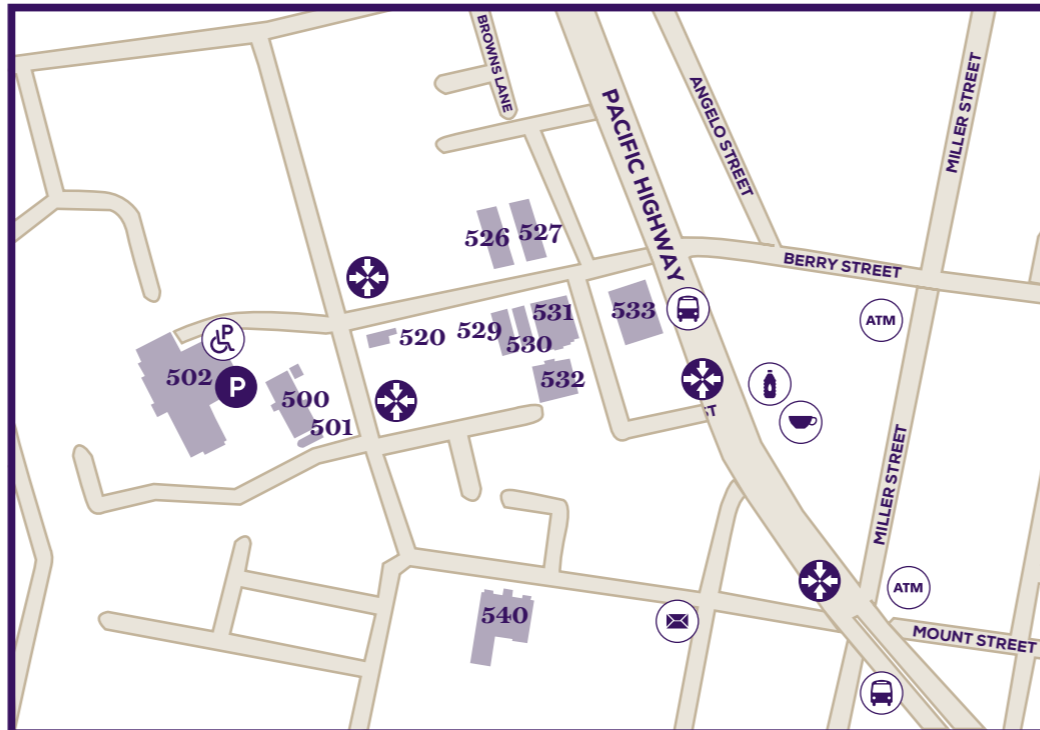

STUDENT AMENITY MAP

North Sydney Campus (MacKillop)

40 Edward Street, North Sydney, NSW 2060

500	Vice-Chancellery Building (40 Edward Street)	527	12-16 Berry Street
501	Chapel (Our Lady Seat of Wisdom)	529	19-21 Berry Street
502	James Carroll Building (40 Edward Street)	530	23 Berry Street
520	La Salle House (3 Berry Street)	531	25-29 Berry Street
526	Champagnat House (8-10 Berry Street)	532	Tenison Woods House (8-20 Napier Street)
		533	Caroline Chisholm House (33 Berry Street)
		540	Mary MacKillop Place (7 Mount Street)

Student services

BUILDING	LEVEL	DESCRIPTION
502	1	502.1.38 First Aid Room/Parenting Room
	3	Student Association (MAKSA) Student Experience Directorate: - Access and Disability Service - Careers and Employability - Student Welfare - Student Life - Sports Programs Campus Ministry Academic Skills Unit
	6	First Peoples (Yalbalinga IHEU)
532	G	AskACU Centre
	7	Global Education & Pathways

The University respectfully acknowledges the Gurringai people as the traditional custodians of the land on which this campus is situated.

Legend

	Accessible toilets		Cafe		AskACU Centre
	Public Toilets		ATM		PC & Printing Facility
	Emergency Assembly Point		Post Box		Common Area
	Changing Room		Drink/Refill water station		Study/Quiet Area
	Shower Room		Bike Rack		IT Support
	The School Locker campus store		Bus Stop/Station		Accessible Parking
	BBQ Area		HDR/Post Grad. Room		Staff Parking
	First Aid Station		Student Experience Directorate		