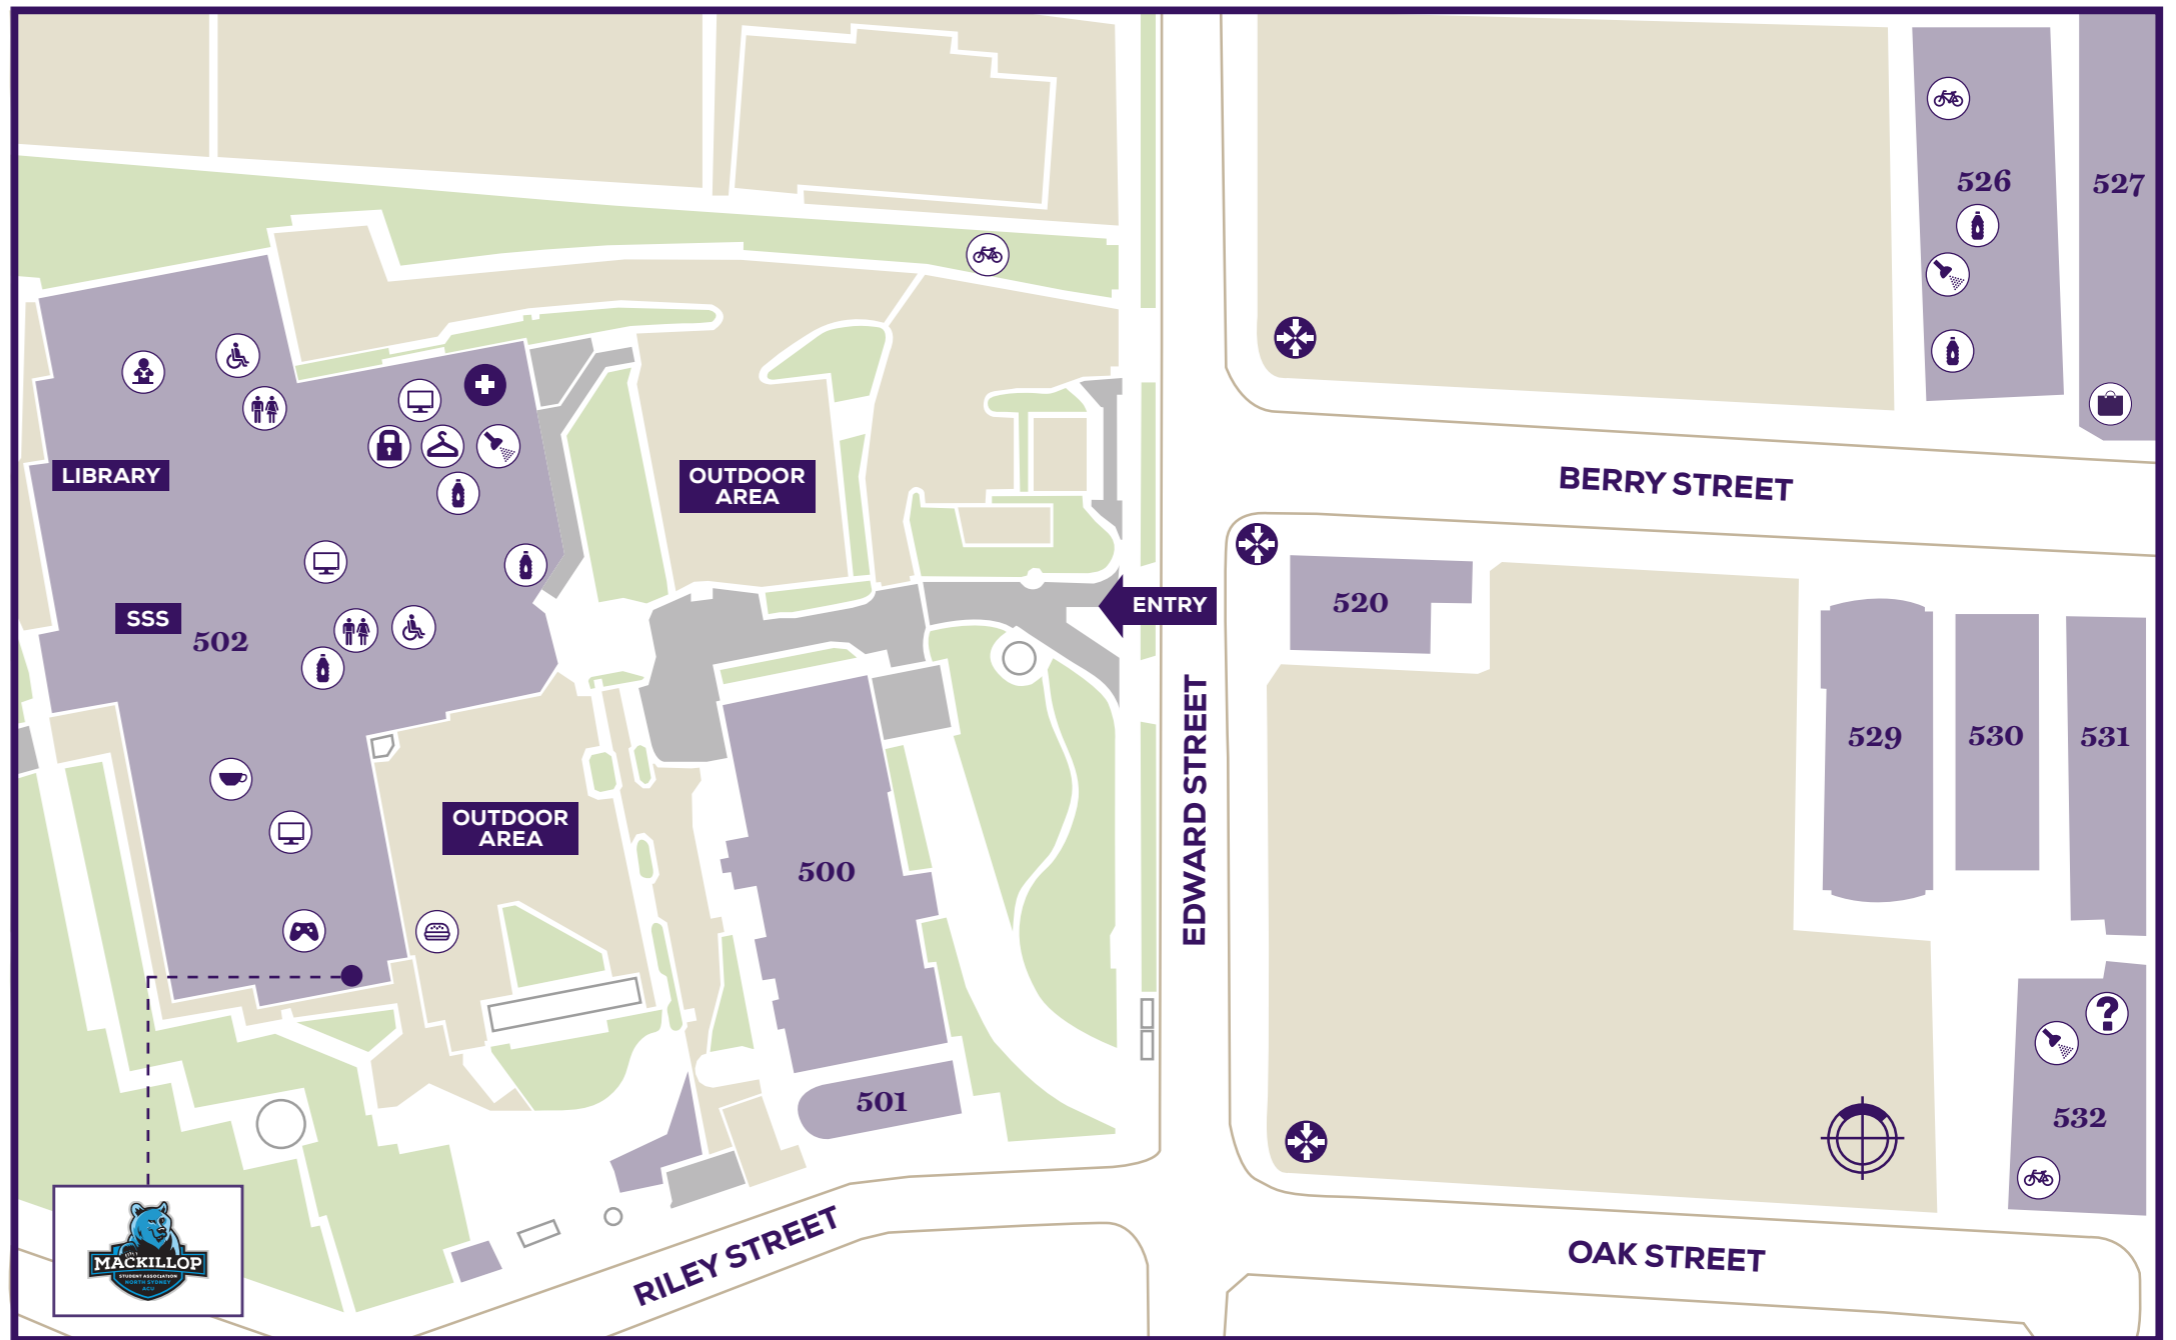

STUDENT AMENITY MAP

North Sydney Campus (MacKillop)

40 Edward Street, North Sydney, NSW 2060

500	Vice-Chancellery Building (40 Edward Street)	527	12-16 Berry Street
501	Chapel (Our Lady Seat of Wisdom)	529	19-21 Berry Street
502	James Carroll Building (40 Edward Street)	530	23 Berry Street
520	La Salle House (3 Berry Street)	531	25-29 Berry Street
526	Champagnat House (8-10 Berry Street)	532	Tenison Woods House (8-20 Napier Street)
		533	Caroline Chisholm House (33 Berry Street)
		540	Mary MacKillop Place (7 Mount Street)

Student services

BUILDING	LEVEL	DESCRIPTION
502	1	502.1.38 First Aid Room/Parenting Room
	3	Student Association (MAKSA) Student Experience Directorate: - Access and Disability Service - Careers and Employability - Student Welfare - Student Life - Sports Programs Campus Ministry Academic Skills Unit
	6	First Peoples (Yalbalinga IHEU)
532	G	AskACU Centre
	7	Global Education & Pathways

The University respectfully acknowledges the Gurringai people as the traditional custodians of the land on which this campus is situated.

Legend

	Accessible toilets		Cafe		AskACU Centre
	Public Toilets		ATM		PC & Printing Facility
	Emergency Assembly Point		Post Box		Common Area
	Changing Room		Drink/Refill water station		Study/Quiet Area
	Shower Room		Bike Rack		IT Support
	The School Locker campus store		Bus Stop/Station		Accessible Parking
	BBQ Area		HDR/Post Grad. Room		Staff Parking
	First Aid Station		Student Experience Directorate		